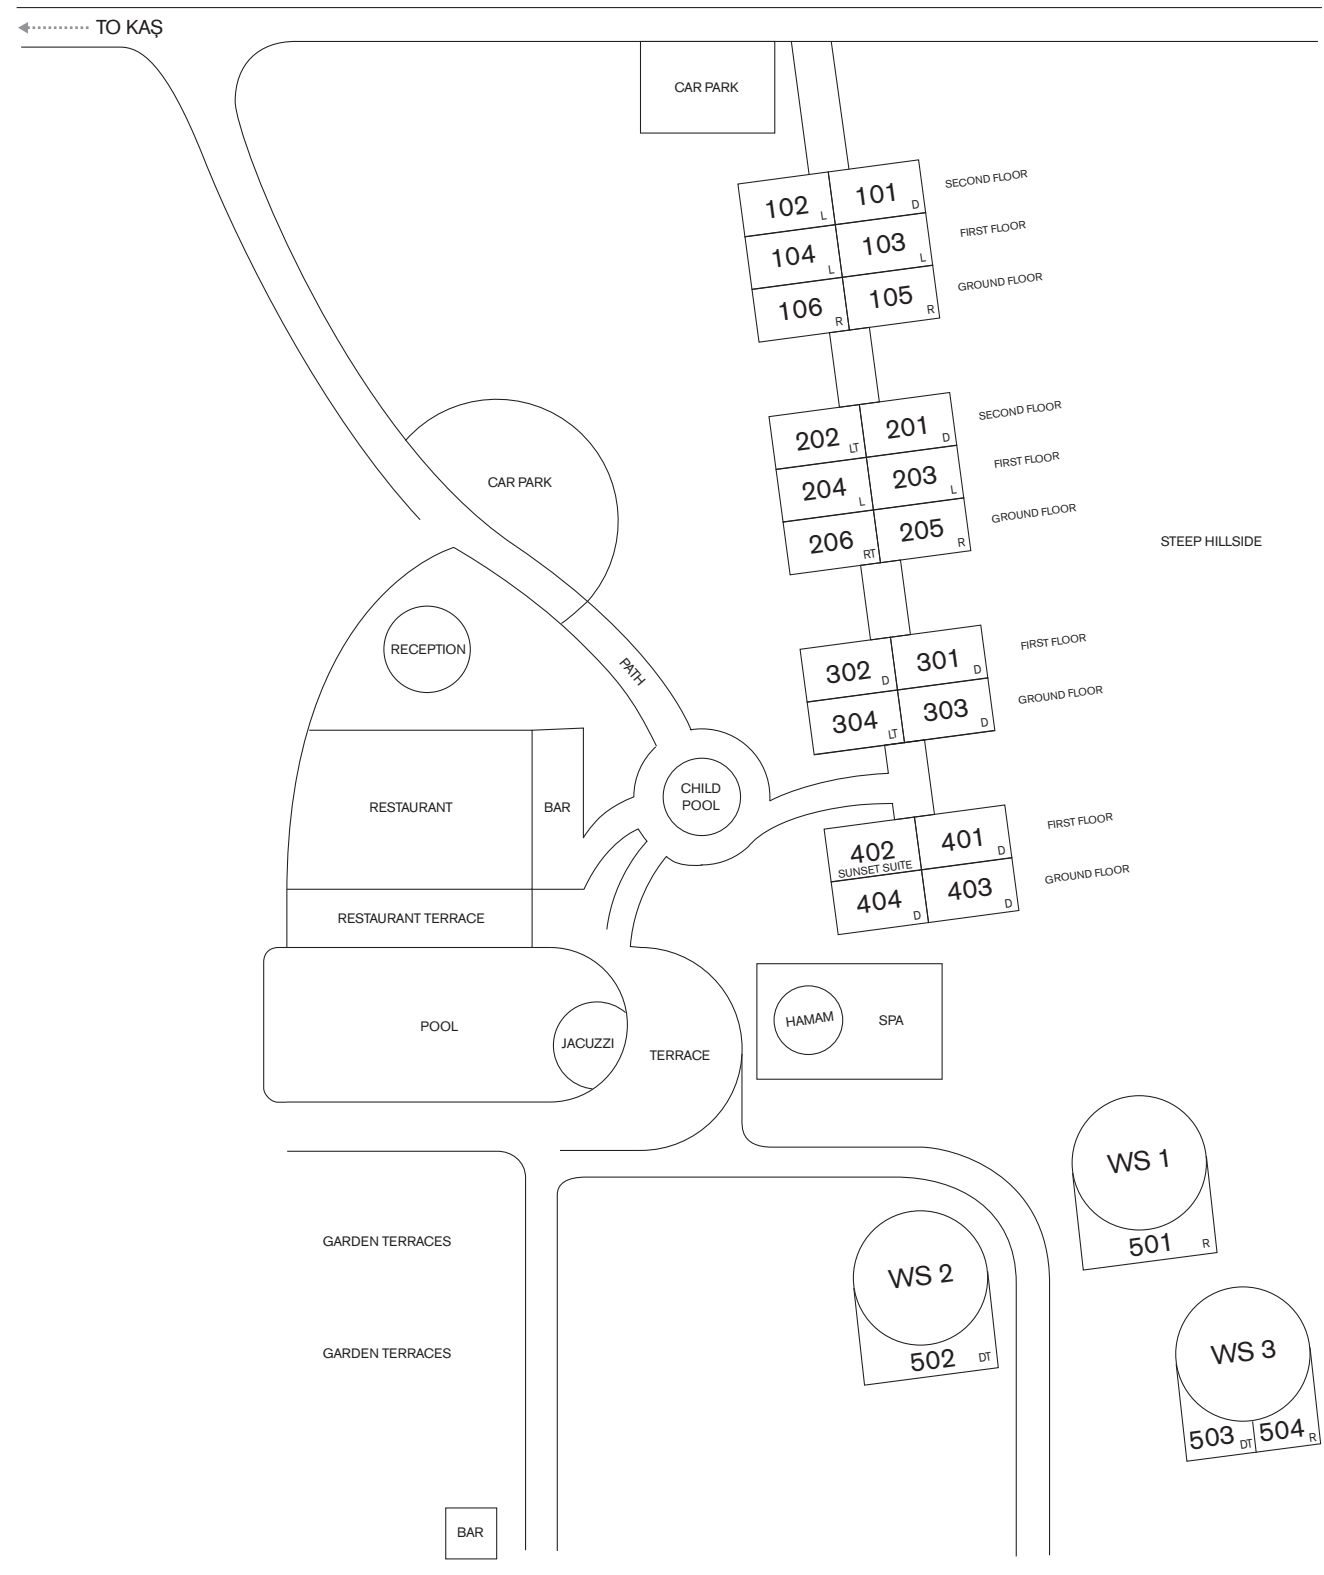

Deniz Feneri Lighthouse

PRIVATE WATERFRONT (200M)

DIRECTION OF SEA

KEY

- Hotel Rooms: R
- Lighthouse Rooms: L
- Lighthouse Deluxe Rooms: D
- Waterfront Suites: WS
- Twin: T (all other rooms are double)

Exclusive Escapes